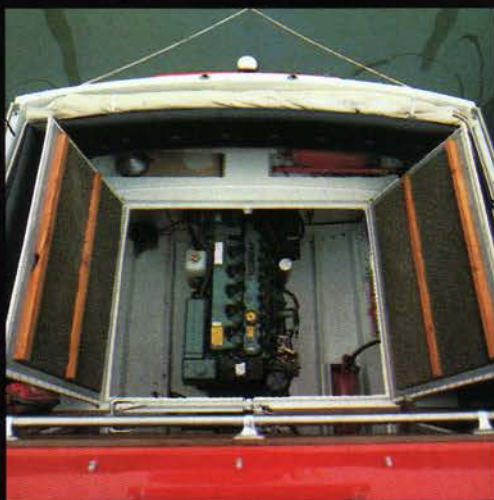

**FINMAR**

**FINMAR COMMODORE**

*funmar*

**finmar**

**FINMAR COMMODORE**

Length	7,05 m
Beam	2,85 m
Draft	0,75 m
Displacement	1,8 ton
Height from waterline	2,70 m
Height total	3,25 m
Freeboard, fore	0,90 m
Freeboard, aft	0,72 m
Headroom, forecabin	1,65 m
Headroom, dinette	1,90 m
Fuel tank	250
Fresh water tank	100 l
Berths	5
Length of berths:	
- forecabin	1,89 m
- dinette	1,95 m