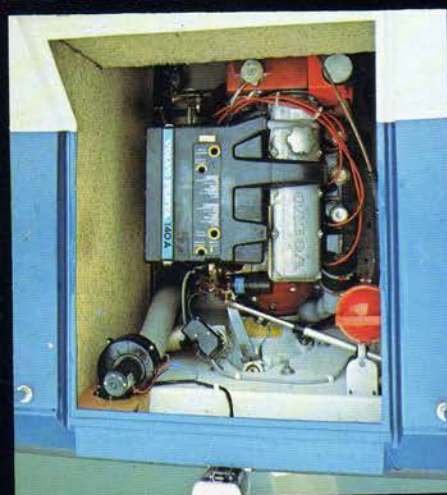

FINMAR YARDS

Kutterintie 9
SF-20900 TURKU 90
FINLAND
phone: + 358-21-353533
telex: 62-104

Finmar reserves full rights to alter prices and specification without prior notice.

Serioffset/Heinoja

FINMAR FAMILY

Length	8,00	m
Beam	2,60	m
Draft	0,70	m
Displacement	1,7	ton
Height from waterline	1,74	m
Total height	2,46	m
Freeboard, fore	1,10	m
Freeboard, aft	0,80	m
Headroom:		
- forecabin	1,64	m
- steering house	1,78	m
- aft cabin	1,47	m
Fuel tank	150	l
Fresh water tank	30	l
Berths	5	
Length of berths		
- forecabin	1,85	m
- aft cabin	1,94	m

Engine choice:

- Volvo Penta Aq 120/280
- Volvo Penta Aq 140/280
- Volvo Penta Aq D 21/280
- OMC 120
- OMC 140