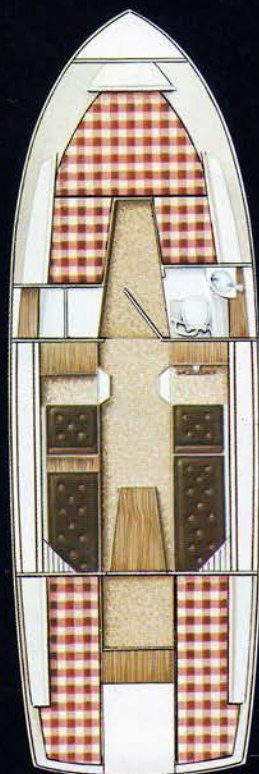

FINMAR YARDS

Kutterintie 9
SF-20900 TURKU 90
FINLAND
phone: + 358-21-353533
telex: 62-104

Finmar reserves full rights to alter prices and specification without prior notice.

Serioffset/Heinoja

FINMAR FAMILY

Length	8,00	m
Beam	2,60	m
Draft	0,70	m
Displacement	1,7	ton
Height from waterline	1,74	m
Total height	2,46	m
Freeboard, fore	1,10	m
Freeboard, aft	0,80	m
Headroom:		
- forecabin	1,64	m
- steering house	1,78	m
- aft cabin	1,47	m
Fuel tank	150	l
Fresh water tank	30	l
Berths	5	
Length of berths		
- forecabin	1,85	m
- aft cabin	1,94	m

Engine choice:

- Volvo Penta Aq 120/280
- Volvo Penta Aq 140/280
- Volvo Penta Aq D 21/280
- OMC 120
- OMC 140