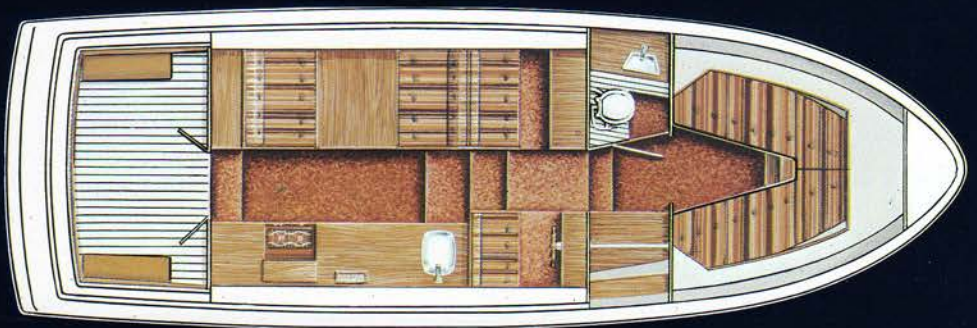

FINMAR

FINMAR FINMASTER

finmar

enjoy aboard finmar

finmar

finmar

FINMAR FINMASTER

Length	9,15 m
Beam	3,05 m
Draft	0,75 m
Displacement	2,8 ton
Height from waterline	2,36 m
Height total	2,90 m
Freeboard, fore	1,16 m
Freeboard, aft	1,10 m
Headroom:	
- forecabin	1,74 m
- steering house	1,89 m
- dinette	1,92 m
Fuel tank	300 l
Fresh water tank	100 l
Sleeping capacity	5
Length of berths	
- forecabin	2,20 m
- dinette	2,06 m