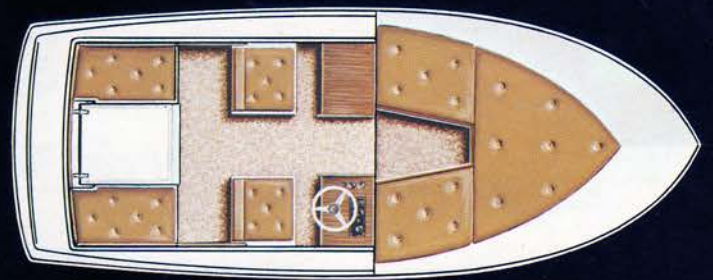

FINMAR

FINMAR HARDTOP

FINMAR HARDTOP

Length	5,25	m
Beam	2,05	m
Draft	0,70	m
Displacement	500	kg
Height from waterline	1,45	m
Total height	1,70	m
Freeboard, fore	0,66	m
Freeboard, aft	0,56	m
Height in the cabin	1,31	m
Berths	2+2+1	
Length of berths		
- fore	1,75	m
- steering house	1,95	m
Fuel tank	100	l