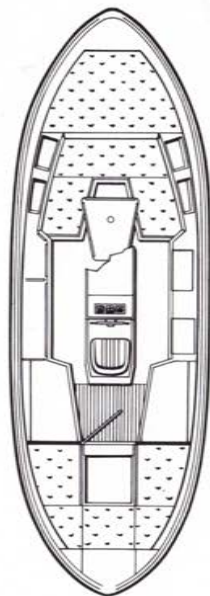

finmar

SEAFELLOW

FINMAR SEAFELLOW

Finmar Seafellow is a real family boat with 4 berths in the forecabin and with 2 berths in the aft. cabin — a real fellow for the people who like the sea.

Specifications

Sleeping capacity	4
Length	7,91 m
Beam	2,68 m
Height total	2,84 m
Weight	1,8 ton
Speed	7-9 knots