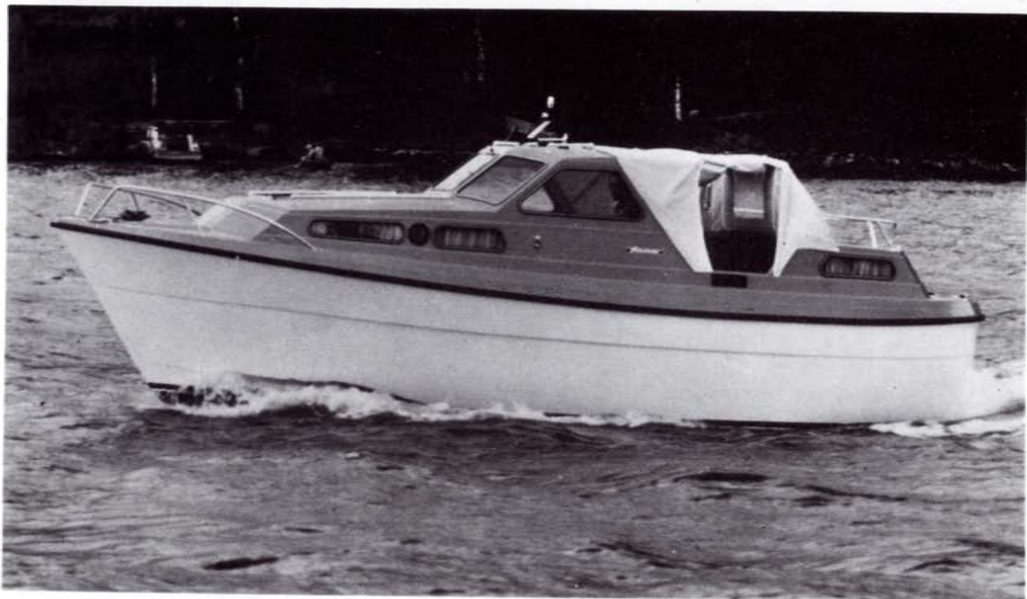

finmar

SEAFELLOW

FINMAR SEAFELLOW

Finmar Seafellow is a real family boat with 4 berths in the forecabin and with 2 berths in the aft. cabin — a real fellow for the people who like the sea.

Specifications

Sleeping capacity	4
Length	7,91 m
Beam	2,68 m
Height total	2,84 m
Weight	1,8 ton
Speed	7-9 knots